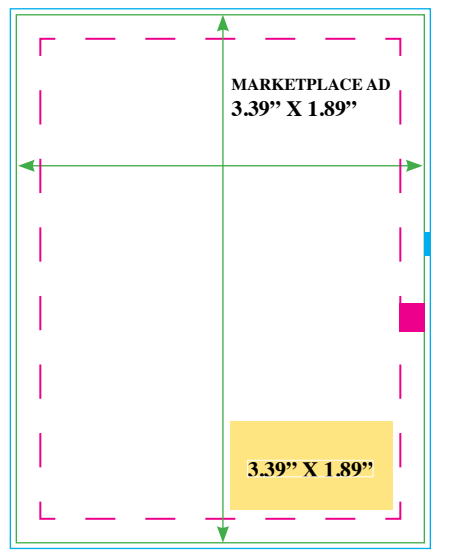

FULL PAGE AD

8.375" x 11.125" with bleed.
 7.6" x 10.5" without bleed.
 Text and live image area must stay within
 7.5" x 10."

HALF PAGE AD (NO BLEED)

7.125" x 4.85"
 Bleed is unavailable in half page.

ISLAND AD

4.625" x 7"
 Bleed is unavailable in island ad.

MARKETPLACE AD

3.39" X 1.89"
 Bleed is unavailable in marketplace ad.

QUARTER PAGE ADS

Horizontal: 7.5" x 2.5"
 Vertical: 4.61" x 3.54"

Bleed is unavailable
 in quarter page ad.