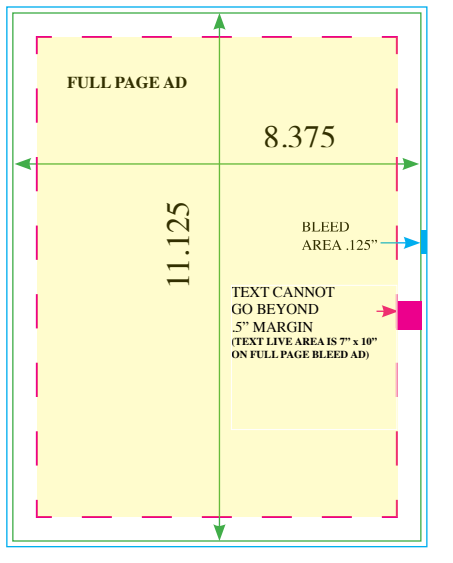

Preferred electronic format: is a flattened eps, .tiff or .jpg (NOT PDF) with all text outlined. Resolution must be at least 300 dpi at full size. Please state whether the ad is with or without bleed.

FULL PAGE AD

8.375" x 11.125" with bleed.
 7.6" x 10.5" without bleed.
 Text and live image area must stay within
 7.5" x 10."

HALF PAGE AD (NO BLEED)

7.125" x 4.85"
 Bleed is unavailable in half page.

ISLAND AD

4.625" x 7"
 Bleed is unavailable in island ad.

MARKETPLACE AD

3.39" X 1.89"
 Bleed is unavailable in marketplace ad.

QUARTER PAGE ADS

Horizontal: 7.5" x 2.5"
 Vertical: 4.61" x 3.54"

Bleed is unavailable
 in quarter page ad.