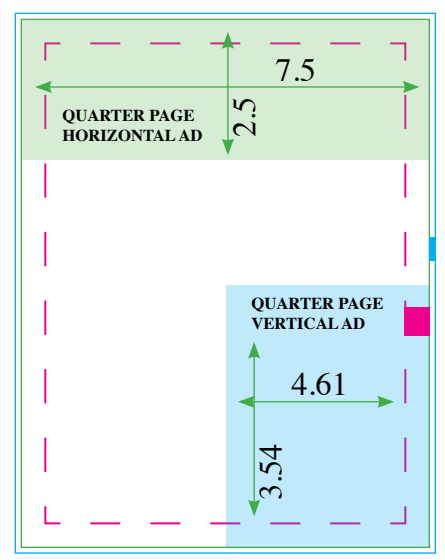

FULL PAGE AD

8.375" x 11.125" with bleed.
 7.6" x 10.5" without bleed.
 Text and live image area must stay within
 7.5" x 10."

HALF PAGE AD (NO BLEED)

7.125" x 4.85"
 Bleed is unavailable in half page.

ISLAND AD

4.625" x 7"
 Bleed is unavailable in island ad.

MARKETPLACE AD

3.39" X 1.89"
 Bleed is unavailable in marketplace ad.

QUARTER PAGE ADS

Horizontal: 7.5" x 2.5"
 Vertical: 4.61" x 3.54"

Bleed is unavailable
 in quarter page ad.