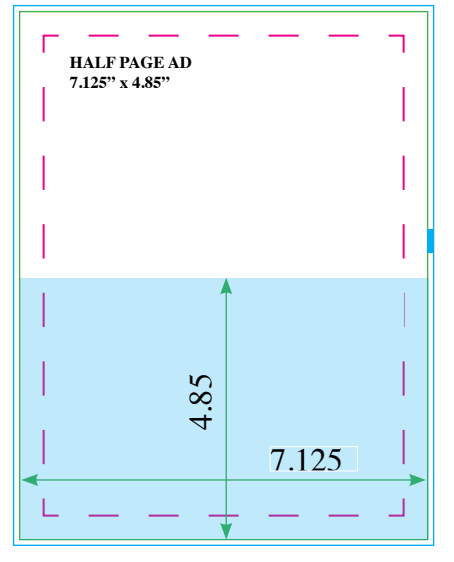

Preferred electronic format: is a flattened eps, .tiff or .jpg (NOT PDF) with all text outlined. Resolution must be at least 300 dpi at full size. Please state whether the ad is with or without bleed.

FULL PAGE AD

8.375" x 11.125" with bleed.
 7.6" x 10.5" without bleed.
 Text and live image area must stay within
 7.5" x 10."

HALF PAGE AD (NO BLEED)

7.125" x 4.85"
 Bleed is unavailable in half page.

ISLAND AD

4.625" x 7"
 Bleed is unavailable in island ad.

MARKETPLACE AD

3.39" X 1.89"
 Bleed is unavailable in marketplace ad.

QUARTER PAGE ADS

Horizontal: 7.5" x 2.5"
 Vertical: 4.61" x 3.54"

Bleed is unavailable
 in quarter page ad.