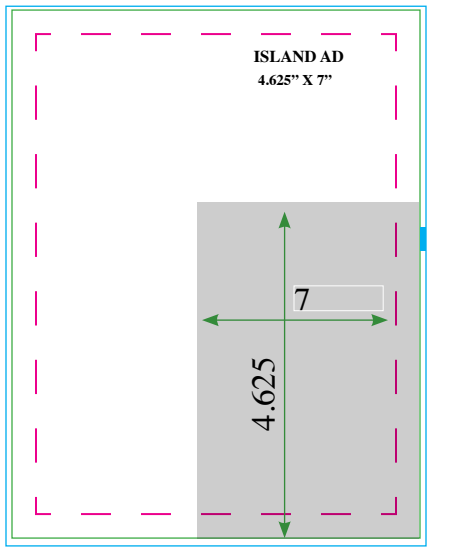

FULL PAGE AD

8.375" x 11.125" with bleed.
 7.6" x 10.5" without bleed.
 Text and live image area must stay within
 7.5" x 10."

HALF PAGE AD (NO BLEED)

7.125" x 4.85"
 Bleed is unavailable in half page.

ISLAND AD

4.625" x 7"
 Bleed is unavailable in island ad.

MARKETPLACE AD

3.39" X 1.89"
 Bleed is unavailable in marketplace ad.

QUARTER PAGE ADS

Horizontal: 7.5" x 2.5"
 Vertical: 4.61" x 3.54"

Bleed is unavailable
 in quarter page ad.